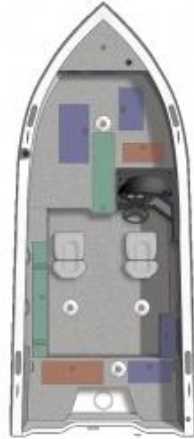

SPECIFICATIONS

	1850 Fish Hawk SC
Overall Length	5,72 m
Beam	2,41 m
Chine Width	1,98 m
Max Depth	89 cm
Max Cockpit Depth	56 cm
Transom Height	64 cm
Deadrise	12°
Weight (Boat only, dry)	767 kg
Max Weight Capacity	821 kg
Max Person Capacity	6
Max HP Capacity	200
Fuel Capacity	121 ltr.
Aluminum Gauge Bottom	0.100"
Aluminum Gauge Sides	0.090"
Aluminum Gauge Transom	0.125"

	1850 Fish Hawk WT
Overall Length	5,72 m
Beam	2,41 m
Chine Width	1,98 m
Max Depth	89 cm
Max Cockpit Depth	56 cm
Transom Height	64 cm
Deadrise	12°
Weight (Boat only, dry)	780 kg
Max Weight Capacity	821 kg
Max Person Capacity	6
Max HP Capacity	200
Fuel Capacity	121 ltr.
Aluminum Gauge Bottom	0.100"
Aluminum Gauge Sides	0.090"
Aluminum Gauge Transom	0.125"

STANDARD FEATURES

Console/Instrumentation

- Console, starboard, lit toggle switches, 2 drink holders, 12V outlet
- Console, port, lockable glove box, 2 drink holders & USB Port (WT only)
- Windscreen (SC only)
- Windshield, wrap-around w/safety glass (WT only)
- Speedometer/fuel & tachometer/trim multifunction gauges, chrome w/ brushed aluminum, standard w/pre-rig
- Steering wheel, black sport w/comfort grip
- No-feedback steering
- Fuse panel
- Master power switch
- Horn