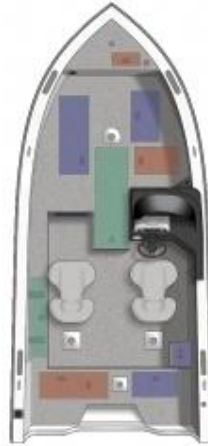

SPECIFICATIONS

1750 Raptor SC	
Overall Length	5,38 m
Beam	2,44 m
Chine Width	2,01 m
Max Depth	1,04 m
Max Cockpit Depth	61 cm
Transom Height	64 cm
Deadrise	17°
Weight (Boat only, dry)	803 kg
Max Weight Capacity	726 kg
Max Person Capacity	6
Max HP Capacity	150
Fuel Capacity	151 ltr.
Aluminum Gauge Bottom	0.100"
Aluminum Gauge Sides	0.090"
Aluminum Gauge Transom	0.125"

1750 Raptor WT	
Overall Length	5,38 m
Beam	2,44 m
Chine Width	2,01 m
Max Depth	1,04 m
Max Cockpit Depth	61 cm
Transom Height	64 cm
Deadrise	17°
Weight	848 kg
Max Weight Capacity	726 kg
Max Person Capacity	6
Max HP Capacity	150
Fuel Capacity	151 ltr.
Aluminum Gauge Bottom	0.100"
Aluminum Gauge Sides	0.090"
Aluminum Gauge Transom	0.125"

STANDARD FEATURES

Console/Instrumentation

- Console, starboard, lit rocker switches, 2 drink holders, 12V power outlet, throw tray & MP3 cubby
- Console, port, lockable glove box, 12V power outlet, 2 drink holders & throw tray (WT only)
- Windscreen (SC only)
- Windshield, wrap-around w/safety glass (WT only)
- Speedometer, tachometer & trim gauges, chrome standard w/pre-rig
- Fuel gauge
- Steering wheel, aluminum polished w/comfort grip
- No-feedback steering
- Tilt steering
- Breaker switches at helm
- Master power switch
- Horn