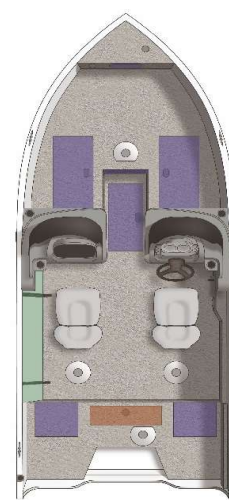

## SPECIFICATIONS

	1700 SC
Overall Length	5,33 m
Beam	2,24 m
Chine Width	1,85 m
Max Depth	99 cm
Max Cockpit Depth	61 cm
Transom Height	64 cm
Deadrise	12°
Weight (Boat only)	540 kg
Max Weight	635 kg
Max Person	6
Max HP Capacity	115
Fuel Capacity	75 ltr.
Aluminium Gauge	.100"
Aluminium Gauge	.080"
Aluminium Gauge	.125"

	1700 DC
Overall Length	5,33 m
Beam	2,24 m
Chine Width	1,85 m
Max Depth	99 cm
Max Cockpit Depth	61 cm
Transom Height	64 cm
Deadrise	12°
Weight (Boat only)	555 kg
Max Weight	635 kg
Max Person	6
Max HP Capacity	115
Fuel Capacity	75 ltr.
Aluminium Gauge	.100"
Aluminium Gauge	.080"
Aluminium Gauge	.125"

### Console/Instrumentation

- Console, starboard, fiberglass reinforced w/lit toggle switches, drink holder, 12V power outlet, throw tray, & MP3 cubby
- Windscreen
- Fuel gauge
- Steering wheel, black
- No-feedback steering
- Master power switch
- Fuse panel
- Horn